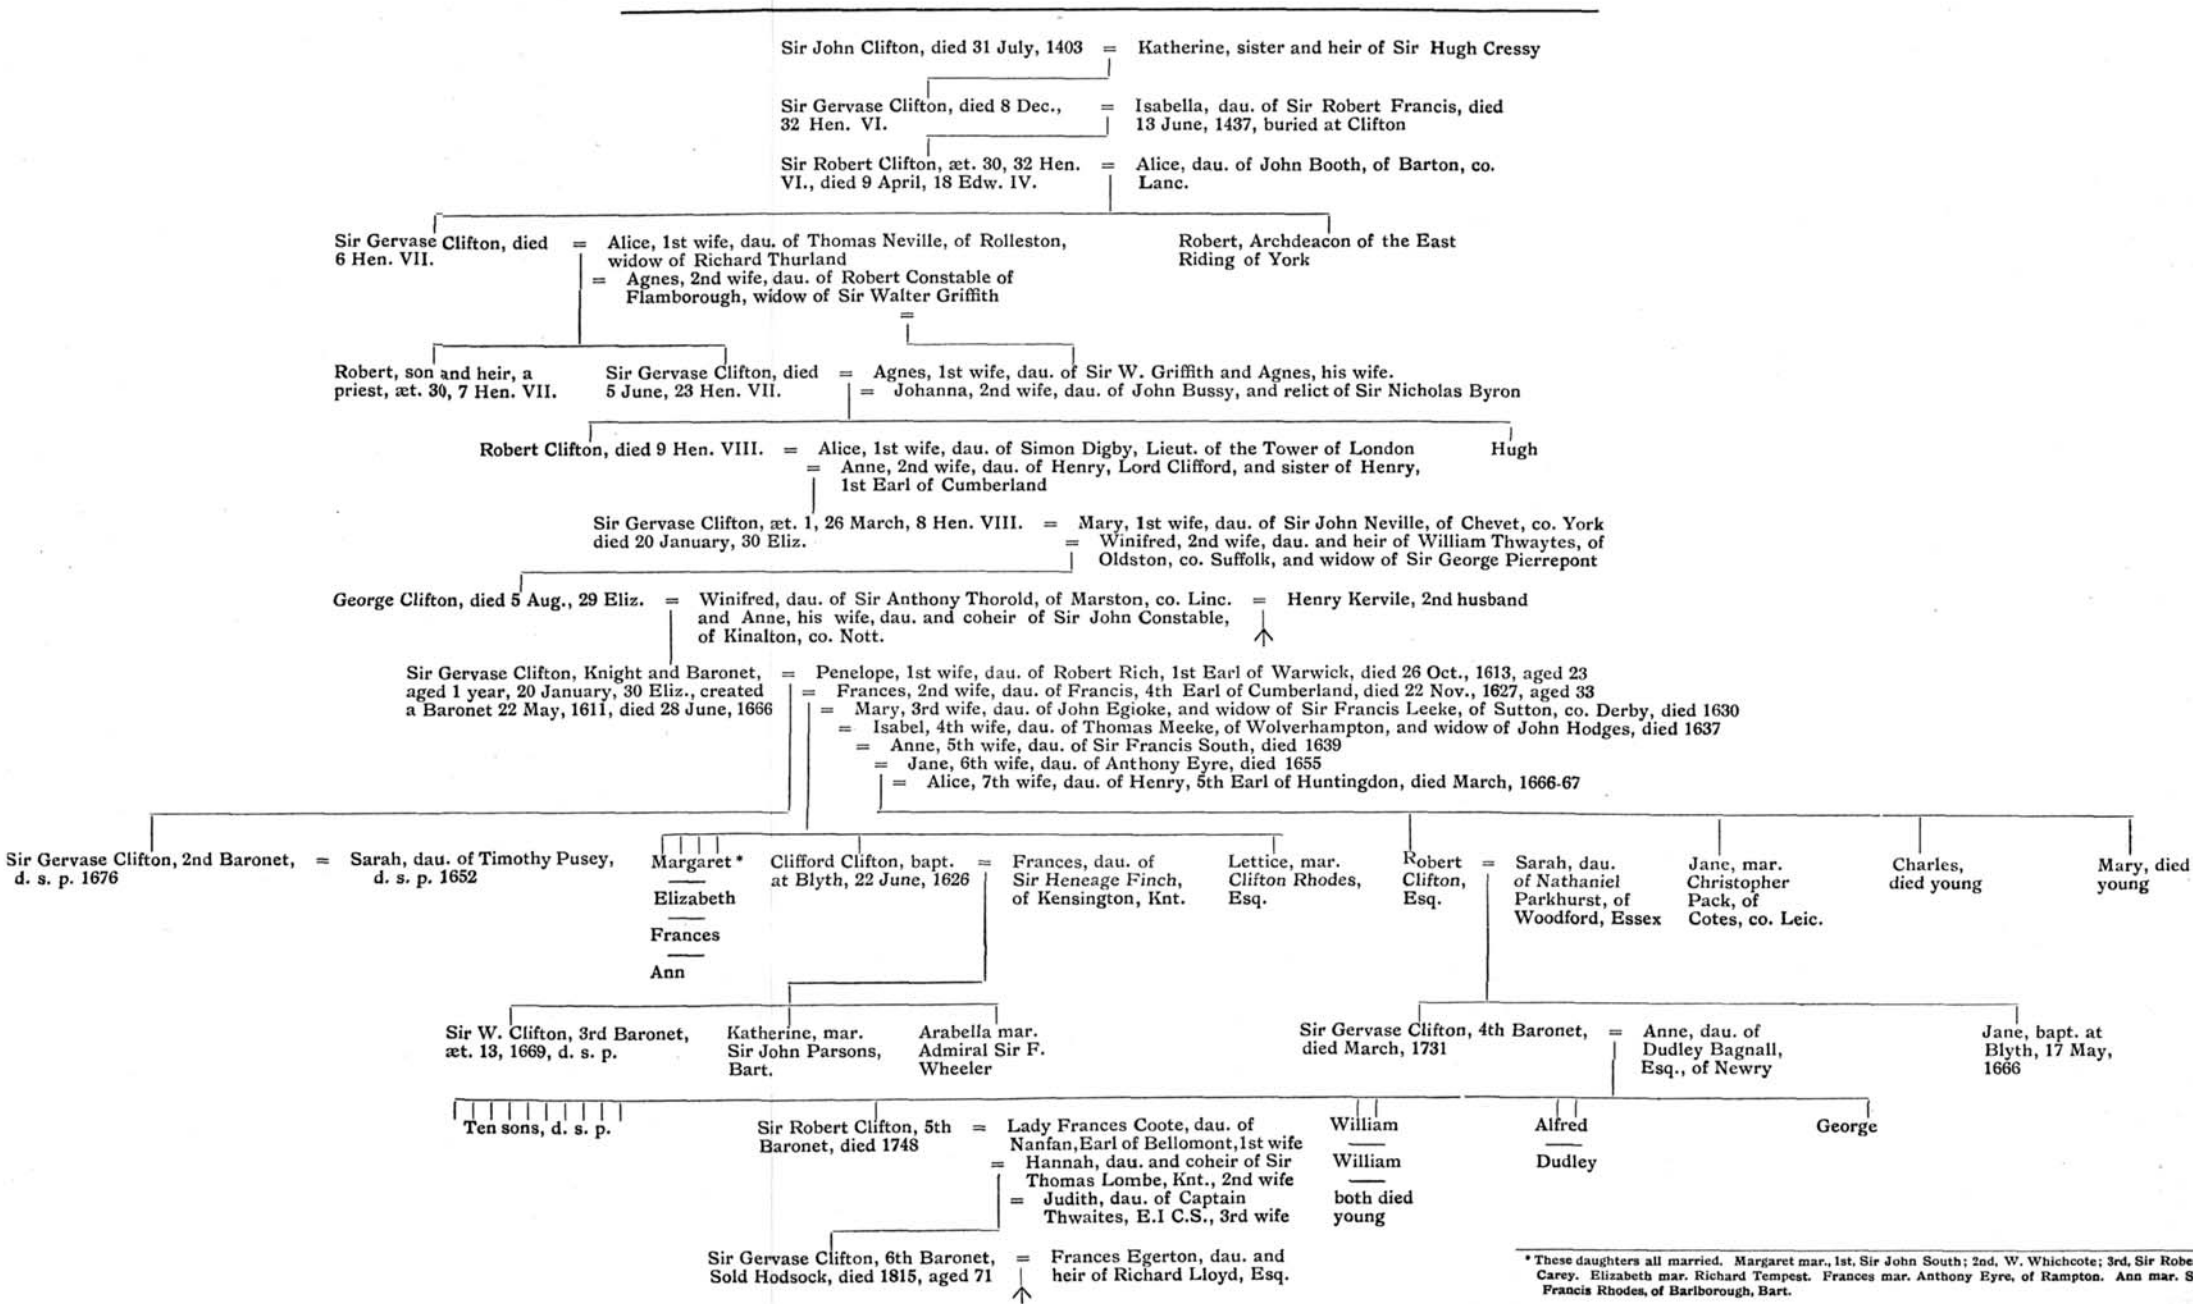

PEDIGREE OF CLIFTON.

Arms:—Sable, semeé of cinquefoils, a lion rampant argent, langued gules. *Crest*:—Out of a ducal coronet gules, a demi peacock per pale argent and sable, the wings expanded counterchanged.

* These daughters all married. Margaret mar. 1st, Sir John South; 2nd, W. Whichcote; 3rd, Sir Robert Carey. Elizabeth mar. Richard Tempest. Frances mar. Anthony Eyre, of Rampton. Ann mar. Sir Francis Rhodes, of Barborough, Bart.